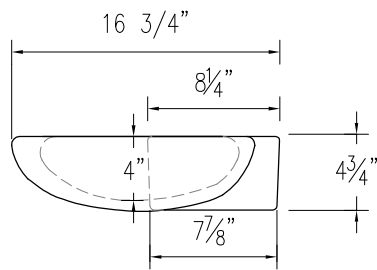

ELANTI COLLECTION

1603-L

FRONT VIEW

SIDE VIEW

MOUNTING HOLES

PRODUCT DIAGRAM