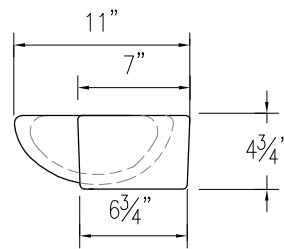

ELANTI COLLECTION

1603-L

FRONT VIEW

SIDE VIEW

MOUNTING HOLES

PRODUCT DIAGRAM