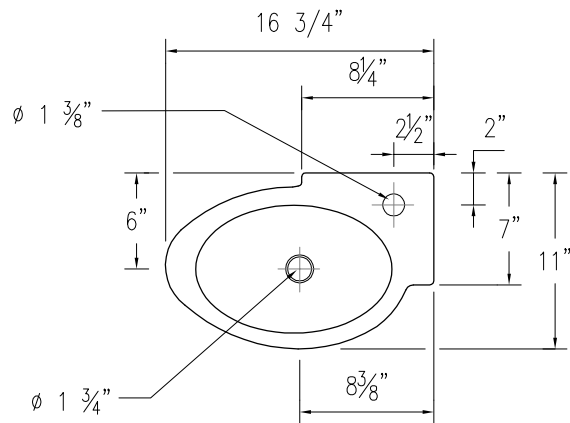

ELANTI COLLECTION

1603-L

FRONT VIEW

SIDE VIEW

MOUNTING HOLES

PRODUCT DIAGRAM