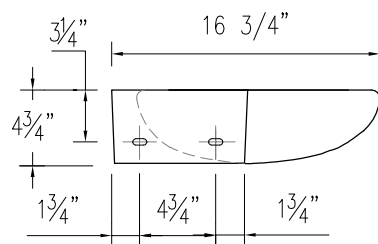

ELANTI COLLECTION

1603-L

FRONT VIEW

SIDE VIEW

MOUNTING HOLES

PRODUCT DIAGRAM